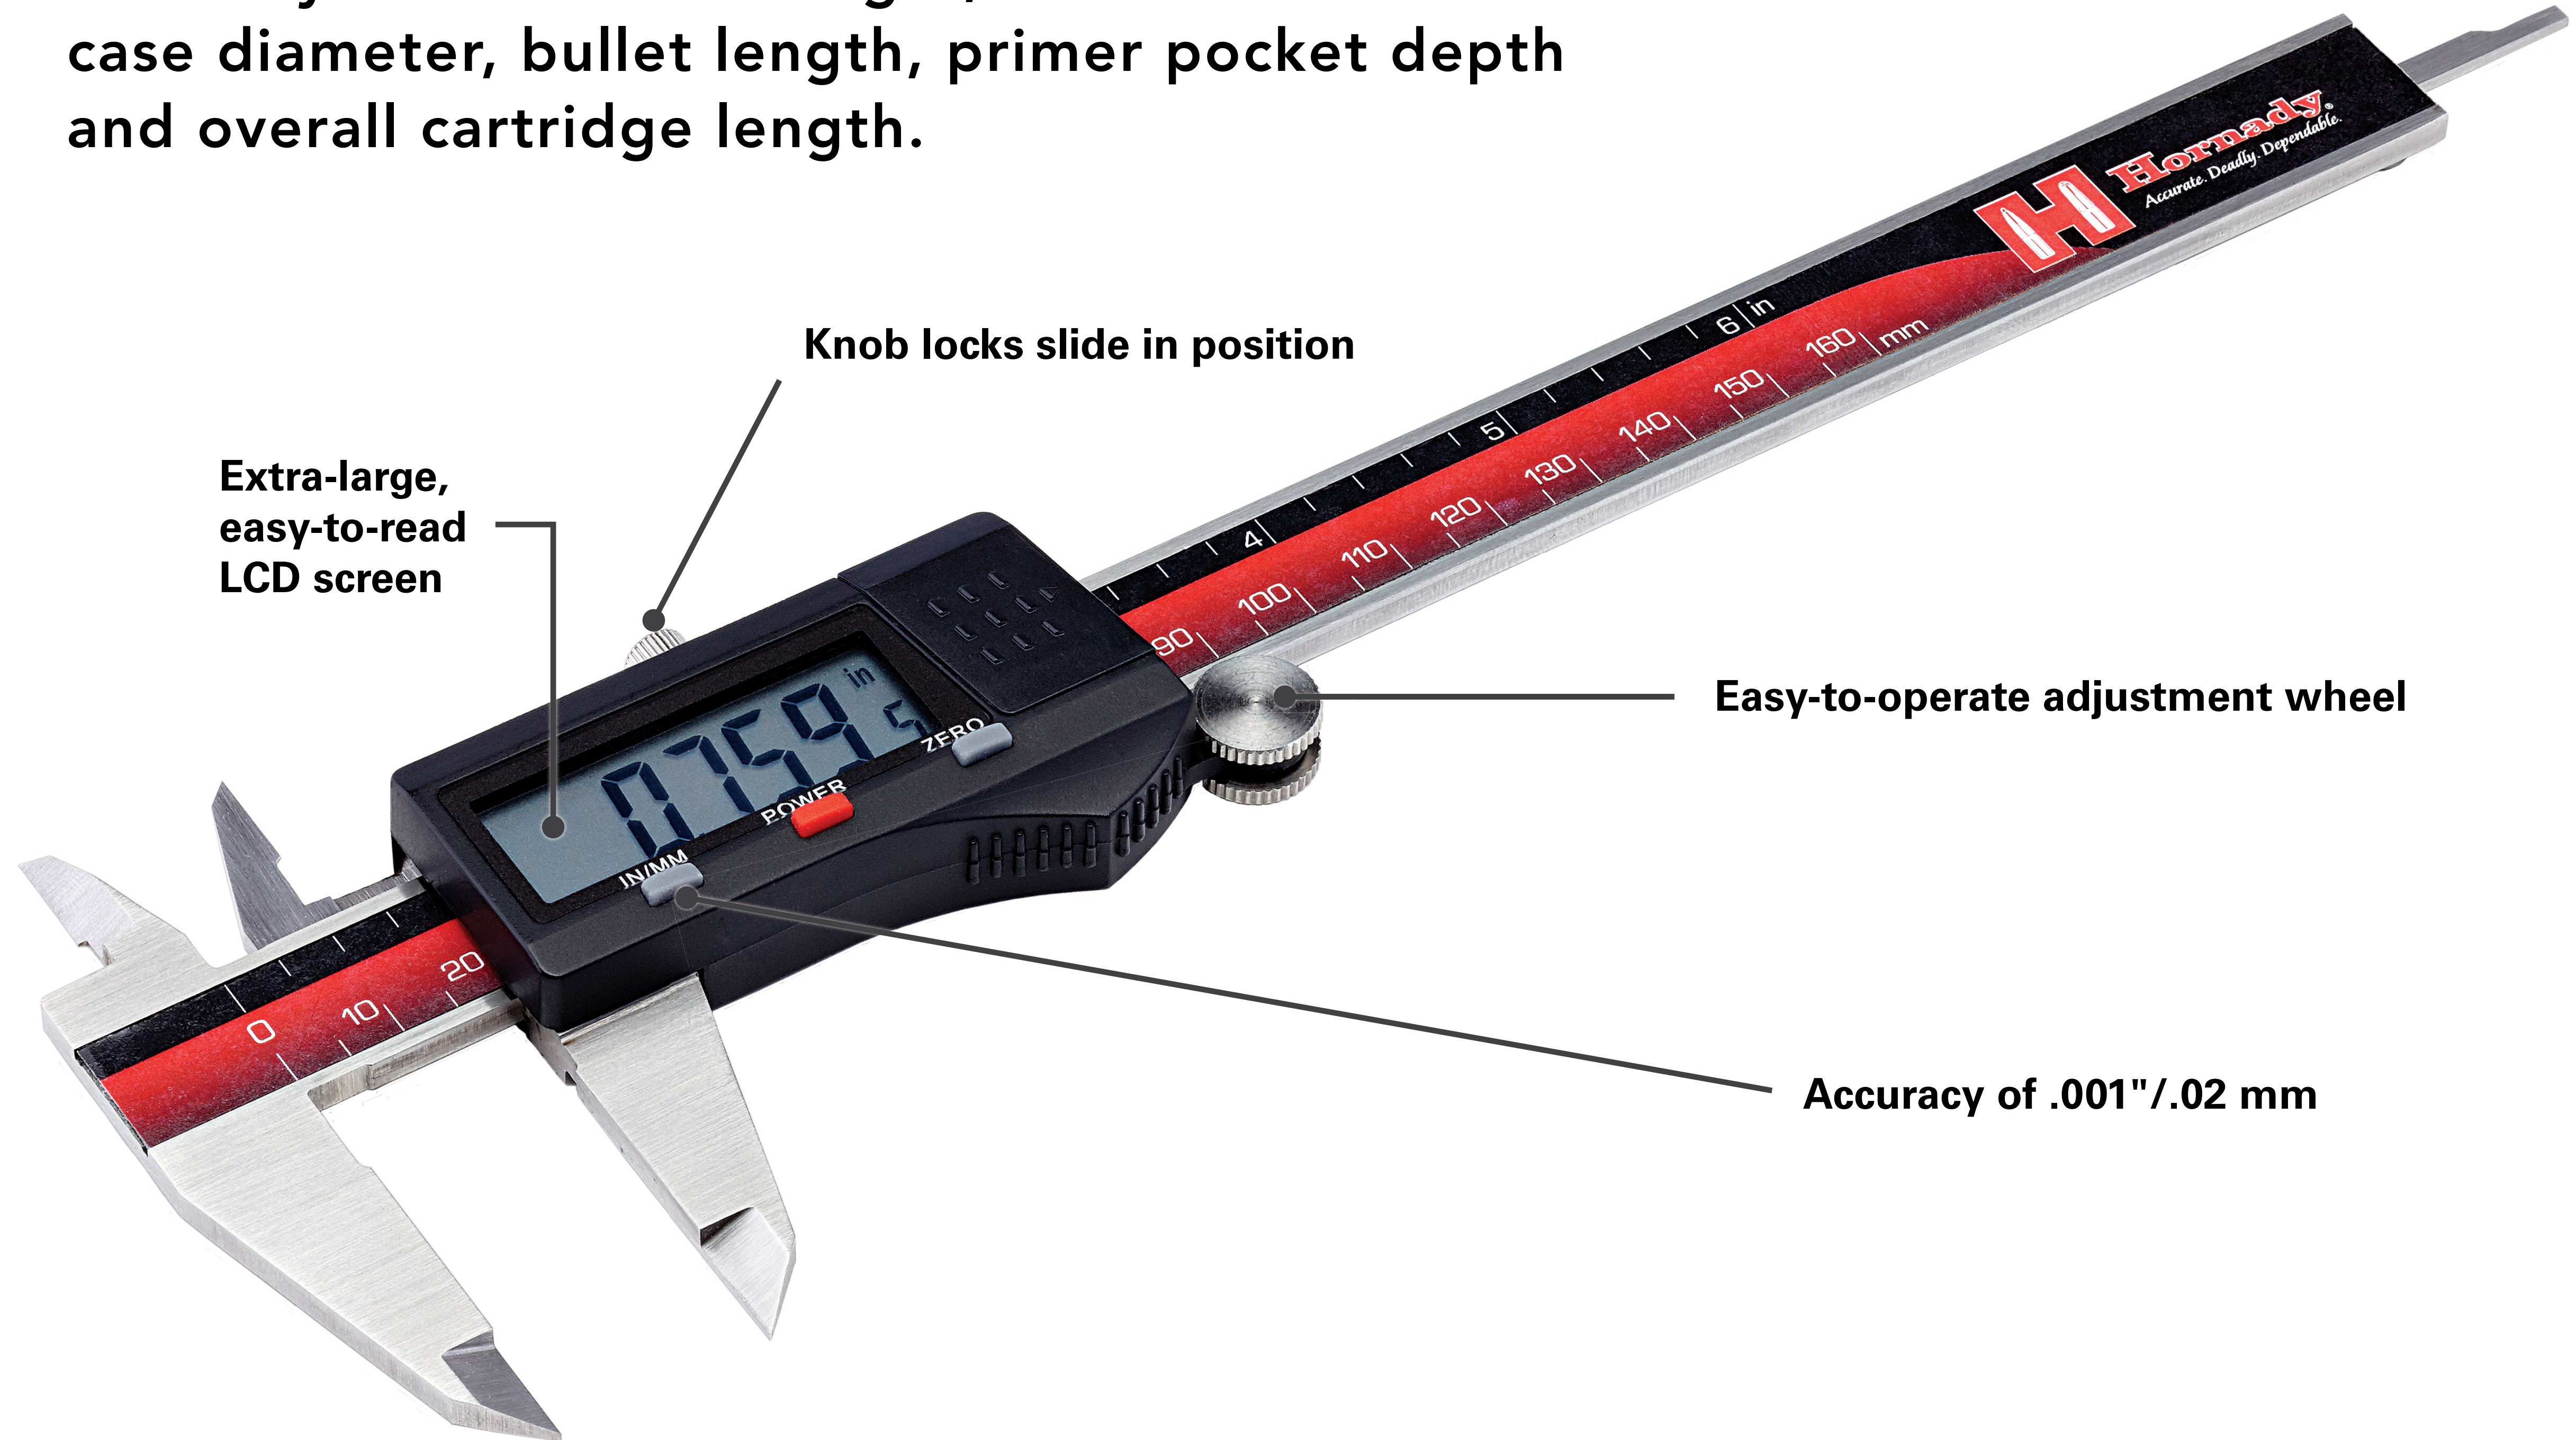

# DIGITAL CALIPER

Precisely measure case length, inside and outside case diameter, bullet length, primer pocket depth and overall cartridge length.

Protective storage case and battery included